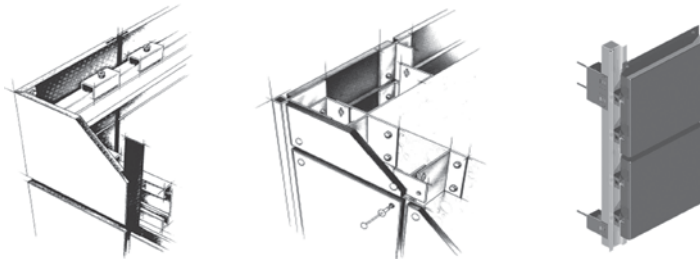

OIL & GAS STATIONS | SHELL

OTHER PROJECTS

OTHER PROJECTS

ALUMINUM CLADDING WORKS

We are experts in aluminium composite cladding which is basically a typical metal curtain wall system. It is constructed out of light weight aluminum composite panels, applications include exterior cladding, column covers, infill panels, fascias, canopies, interior wall, partition panels, equipment enclosures, beam wraps, trim accents, soffits and sun shades.

STRUCTURAL GLAZING

Structural glazing is a system of bonding glass to aluminium window frame using high strength, high performance silicone sealant. The adhesive qualities of silicone sealants helps to retain the glass in the frame, without the necessity of any mechanical retention such as beads, clips or fixtures. Structural glazing with sealant allows perfectly uniform large glazed surfaces, uninterrupted by frames and supporting systems, with special fixtures and fittings.